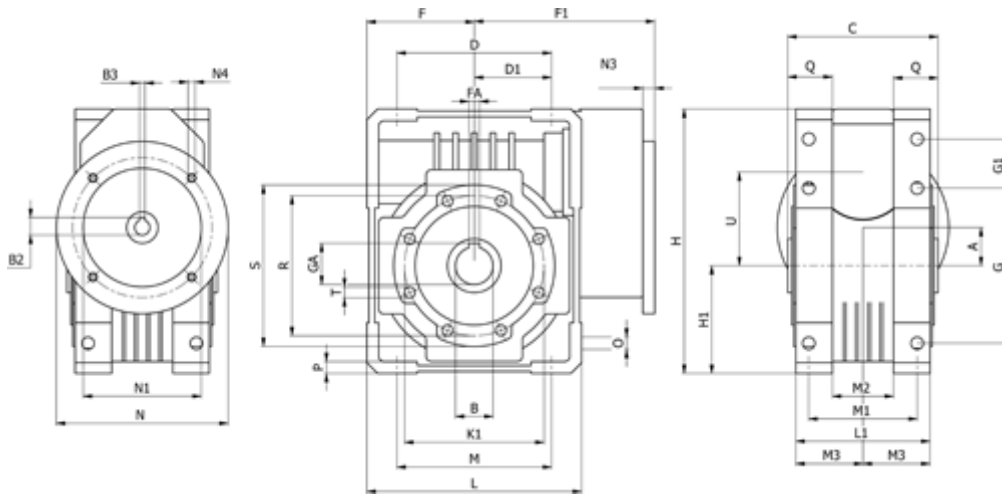

Data Sheet

Article number: 3921086069735
 Description: Worm gear
 WR 86-U-69-90B5, without lubrication

Measures

A = 86.90	F = 100	L = 200	N2 = 130	T = M10x18
B = 35	F1 = 180	L1 = 125	N3 = 12.0	U = 110
B1 E7 = 24	FA = 10	M = 144	N4 = M10x13	
B2 = 27.3	G = 144	M1 = 101	O = 11.5	
B3 H9 = 8	G1 = 45.5	M2 = 57	P = 11	
C = 140	GA = 38.3	M3 = 64.5	Q = 45	
D = 144.0	H = 245.5	N = 200	R = 130	
D1 = 72.0	H1 = 100.0	N1 = 165	S = 150	